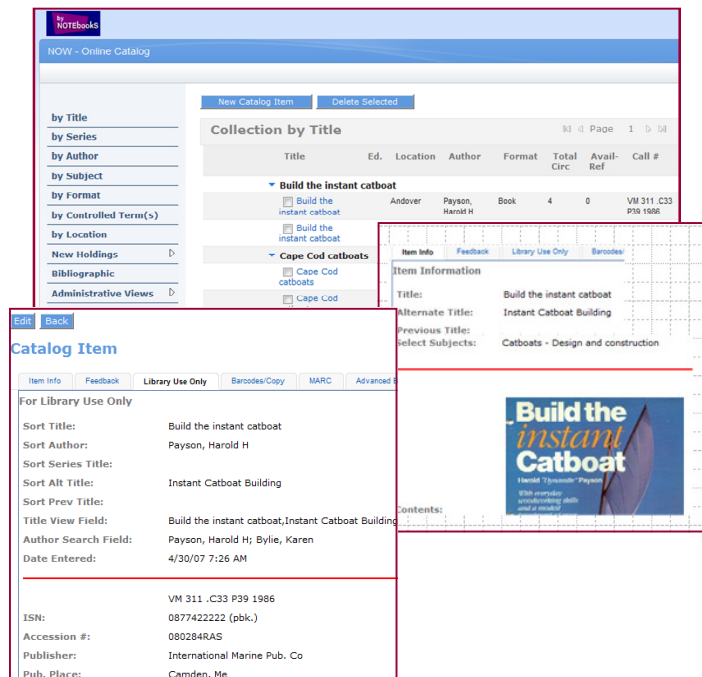

NOW—Next generation Special Library Automation

NOTEbooks on the Web™

Robert A. Schless & Co. Inc. is pleased to announce the release of NOTEbooks on the Web (NOW), a powerful new integrated library system. NOW includes the rich features of NOTEbooks on Domino that are used by over 150 libraries worldwide, on a browser-based hardware-independent platform. Use NOW to integrate and administer your collections of books, internal documents, periodicals and knowledge repositories. NOW offers features like full text searching of attachments and bibliographic data, managed email alerts and web 2.0 patron collaboration, all from a secure, web-based platform. Going to the cloud or searching for a SaaS environment? Let us host and administer your library system from our secure servers.

NOW Features

- Rich workflows and email alerts from a browser-based system
- Easy-to-navigate consolidation of corporate knowledge and collections into a cohesive, managed set of repositories.
- Clear, straight-forward tools to simplify collection, serials, and research administration
- Modular design allows customization without programming
- One-stop full text search of bibliographic data and attached Word™, PDF and Powerpoint™ documents
- Web 2.0 patron collaboration

NOW is powered by IBM Domino 8.5, a server that can run on many platforms. Options include:

- Internally hosted Domino servers
- Externally hosted web server
- In-house IBM Foundation server

NOW's system administration, collection management and patron access runs natively on PCs and Macs. Supported browsers include Microsoft Internet Explorer, Safari, and Firefox.

NOW can be purchased as an integrated library system or as individual modules. Modules include:

Home Page/Portal

Online Catalog

- OPAC
- Circulation
- Acquisitions

Serials

- OPAC
- Serials Circulation
- Routing

Research

- Administration
- Knowledgebase
- Experts database

Z39.50 client

MARC Importer

Integrated Scanning & OCR